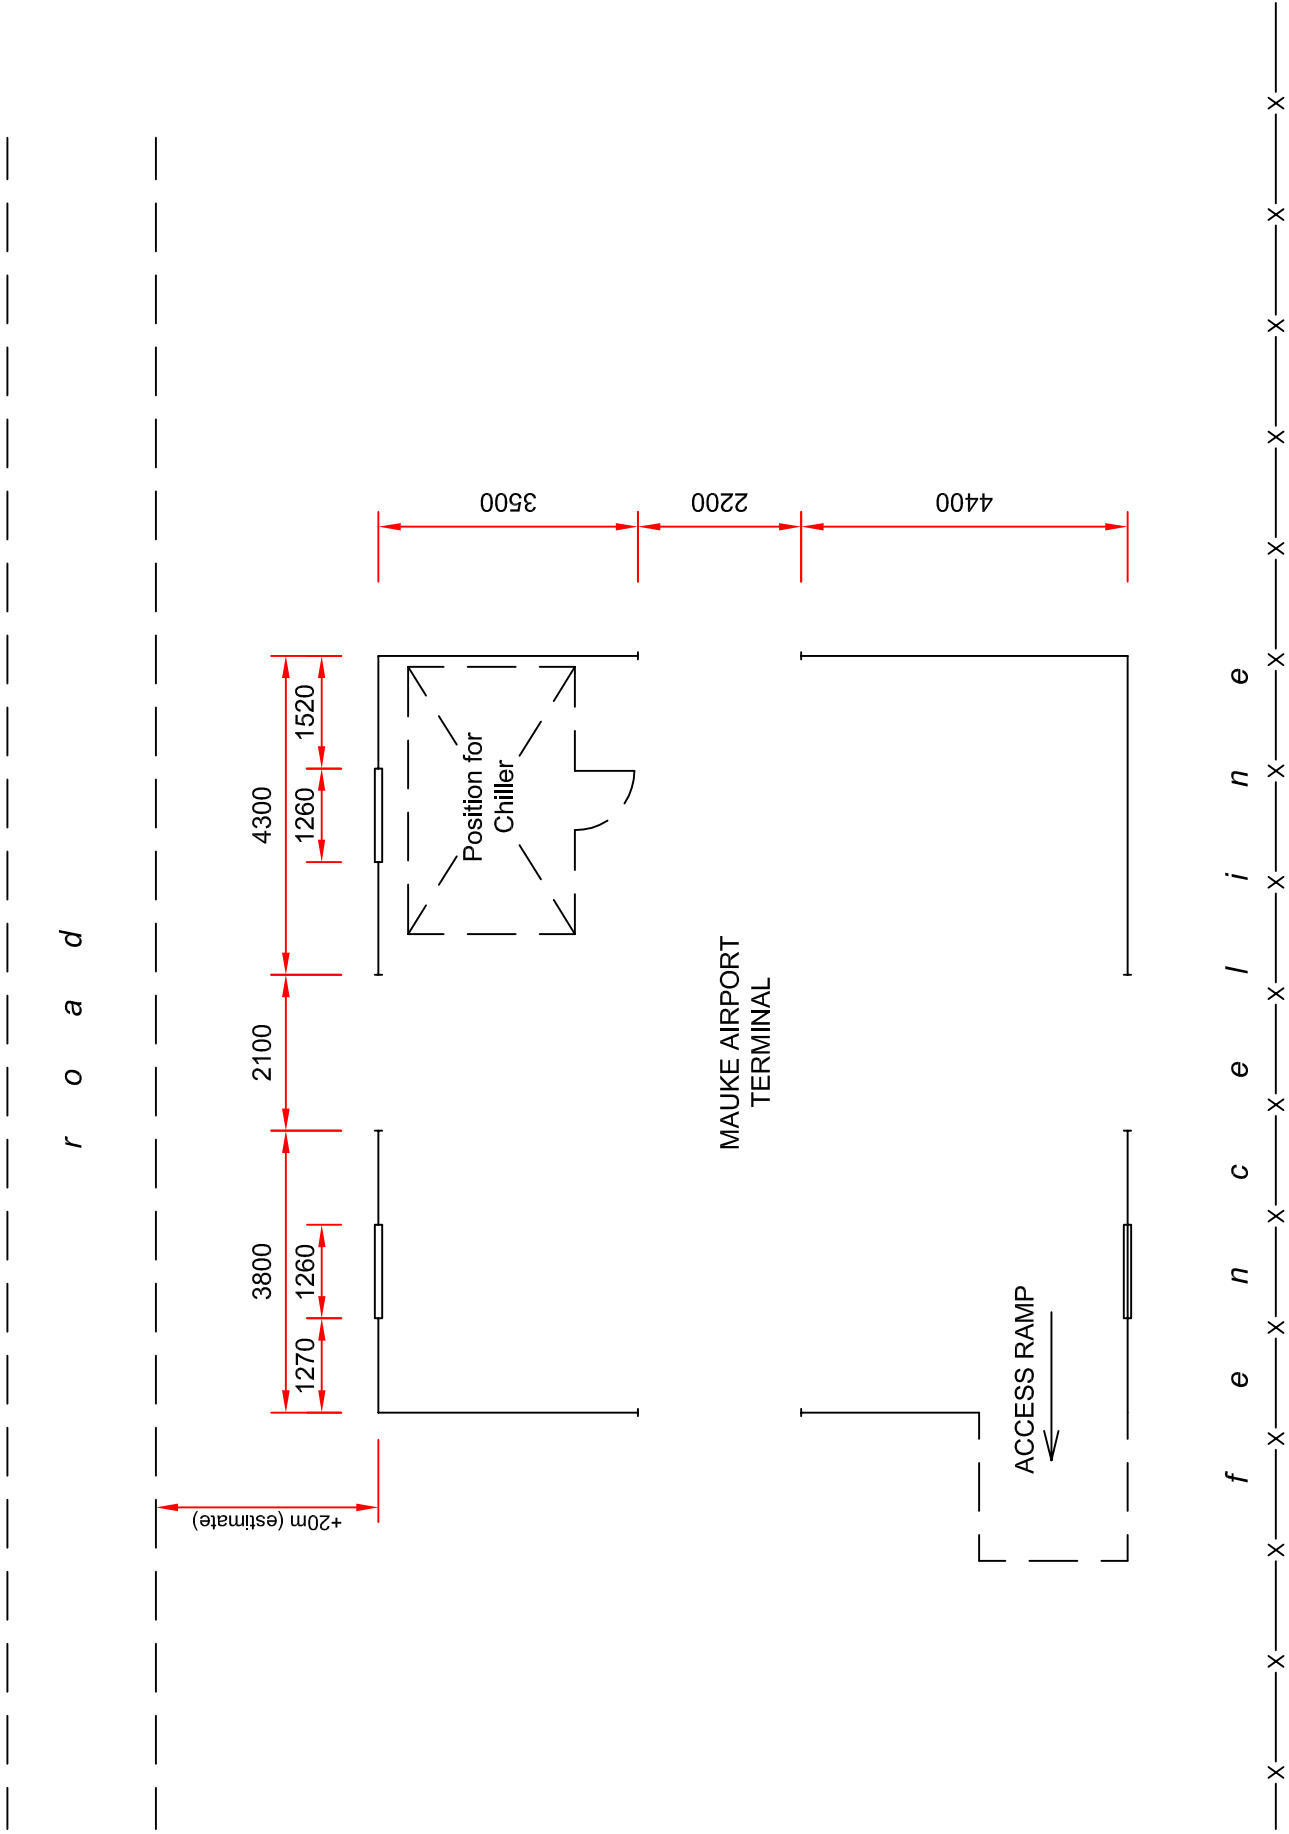

Mauke Terminal Building Site Plan SCHEMATIC

f e n c e l i n e

R U N W A Y